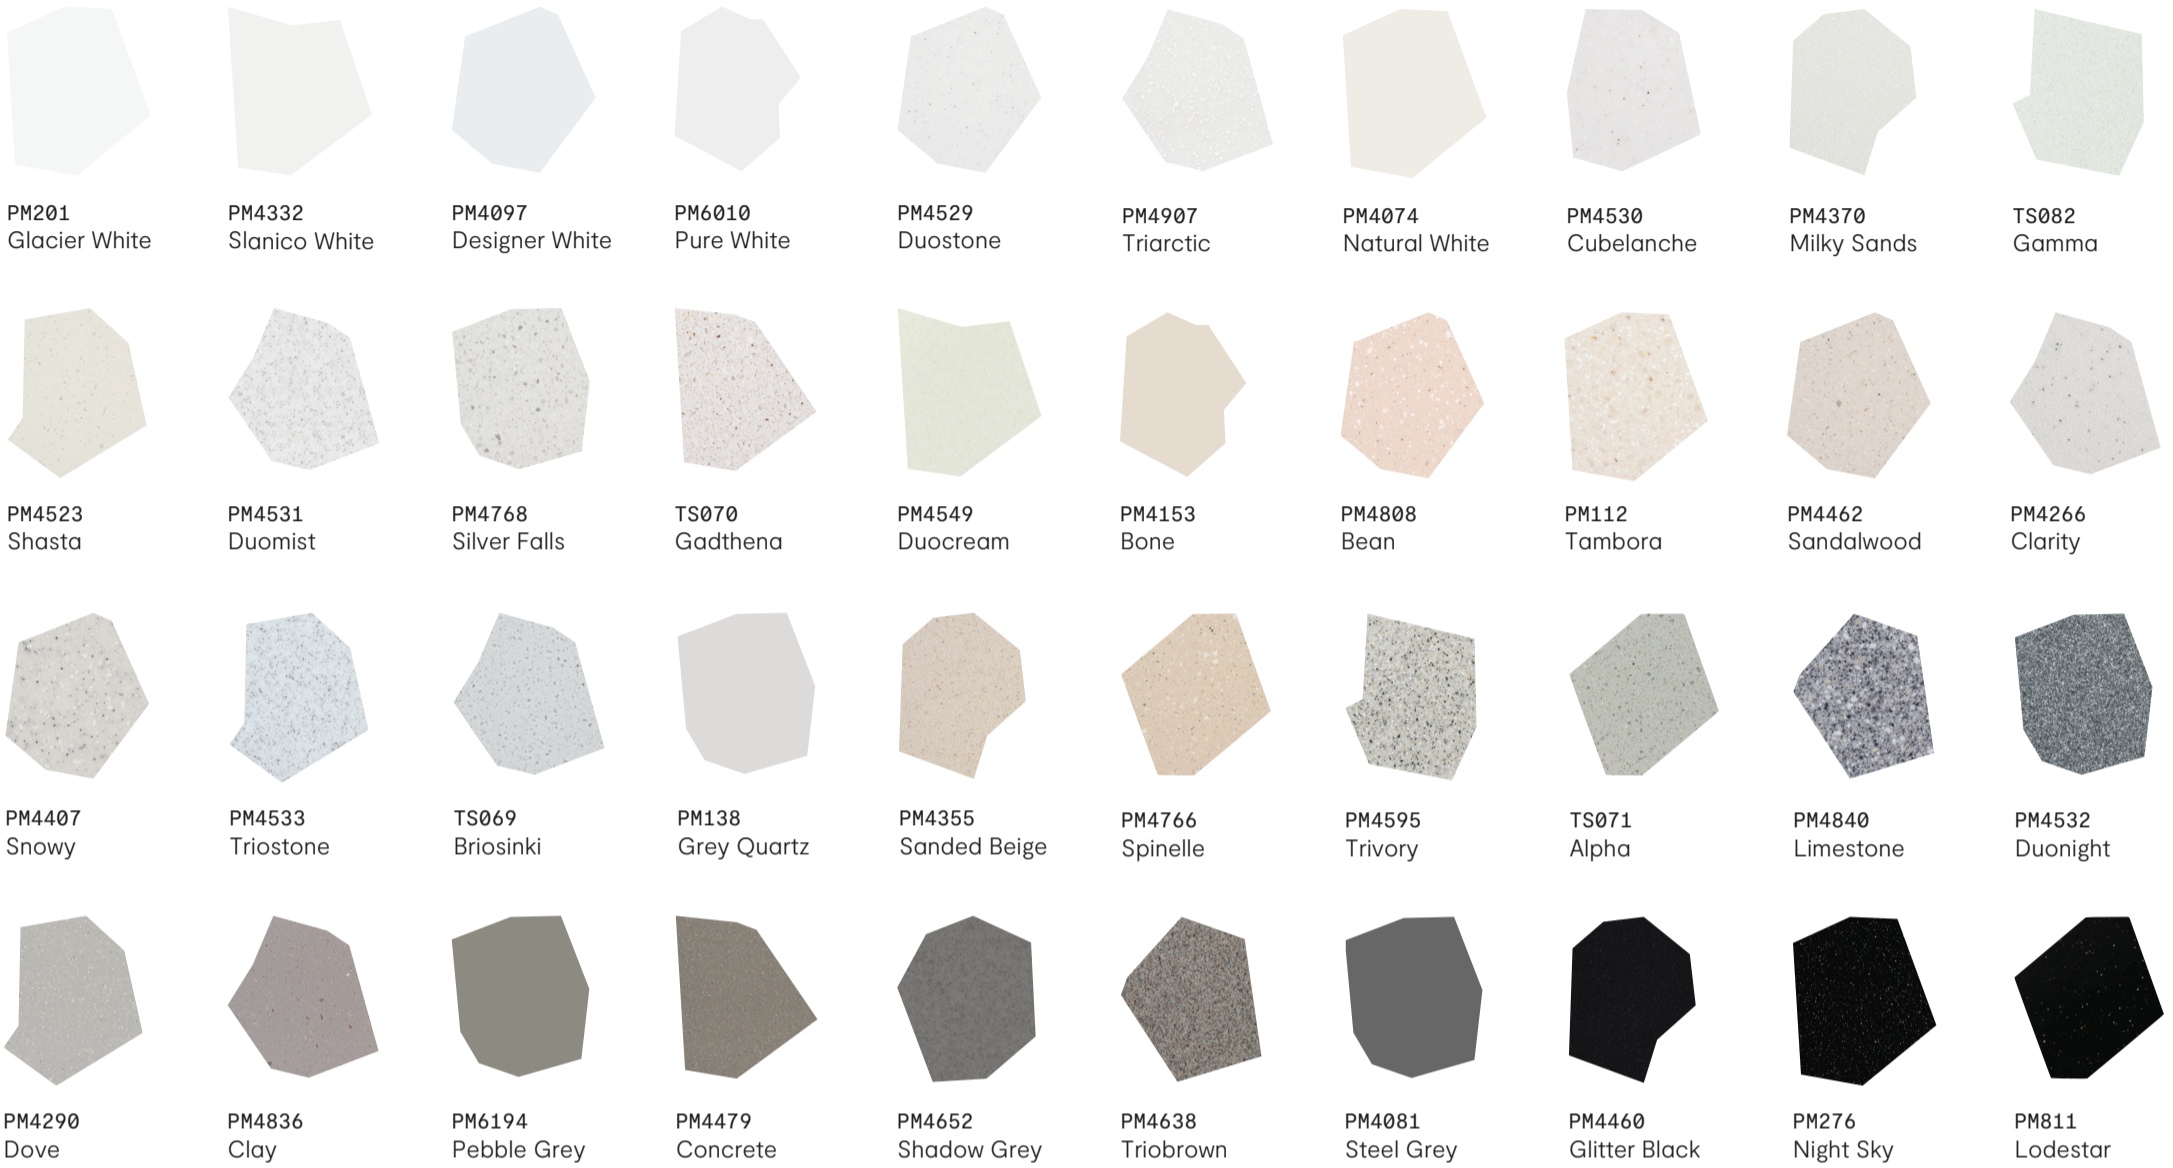

Surfaces

Timeless

Lively

Balanced

Brilliant

Charming

Explore our varying collections of acrylic solid surface materials – from 'Lively' to 'Charming', each collection contains carefully curated styles, shades and colours that meet your needs, whatever they may be.