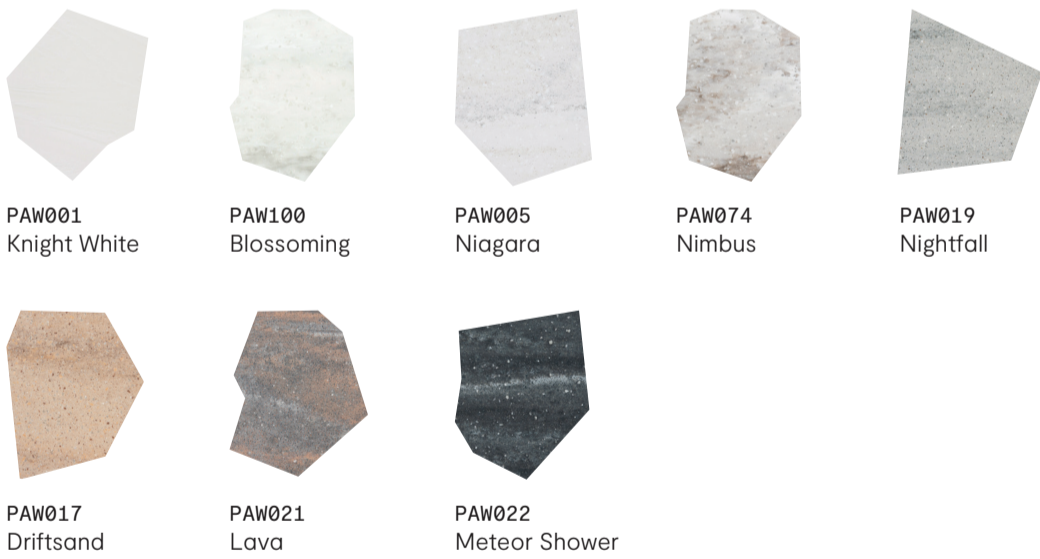

Whether it's information, customisation or advice – we're here to help you do your best work.

Check out our materials and make your ideas work for the future.

1. PAW051 Luna
2. PM4768 Silver Falls
3. PM276 Night Sky
4. PAW091 Blanca Carrera

Surfaces

Timeless

Lively

Balanced

Brilliant

Charming

Explore our varying collections of acrylic solid surface materials – from 'Lively' to 'Charming', each collection contains carefully curated styles, shades and colours that meet your needs, whatever they may be.